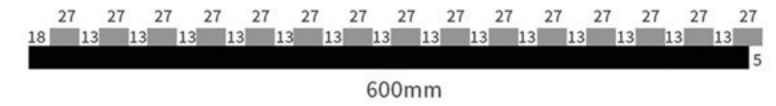

Grille specifications