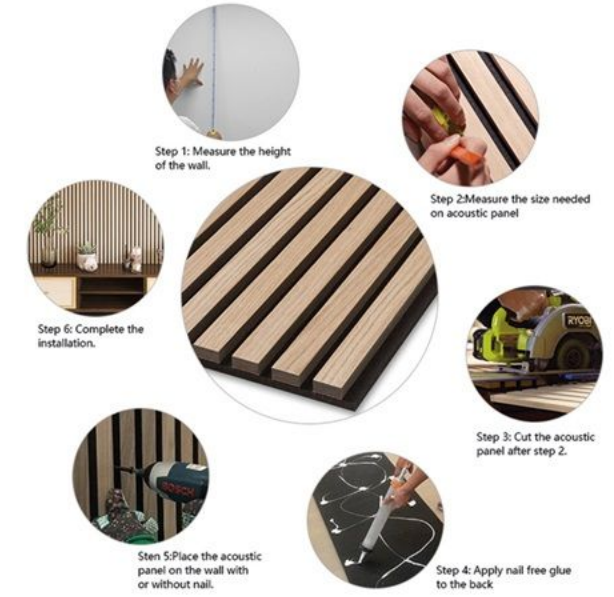

Grille installation steps